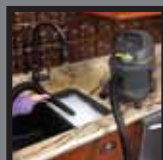

▶ **Blower port** instantly converts your vac into a powerful blower.

▶ **Built in top carry handle** makes transporting your vac easier.

▶ **Tool holder** keeps tools organized.

## Accessories & Filters

- ▶ 2.1 m x 32mm hose
- ▶ (2) Plastic extension wands
- ▶ Dual surface nozzle
- ▶ Round brush
- ▶ Crevice tool
- ▶ Gulper nozzle
- ▶ Collection filter bag
- ▶ Foam sleeve
- ▶ Wall bracket

Wet pick up

Dry pick up

Clogged drain

Compact storage

Accessories for wet/dry messes

2 year warranty